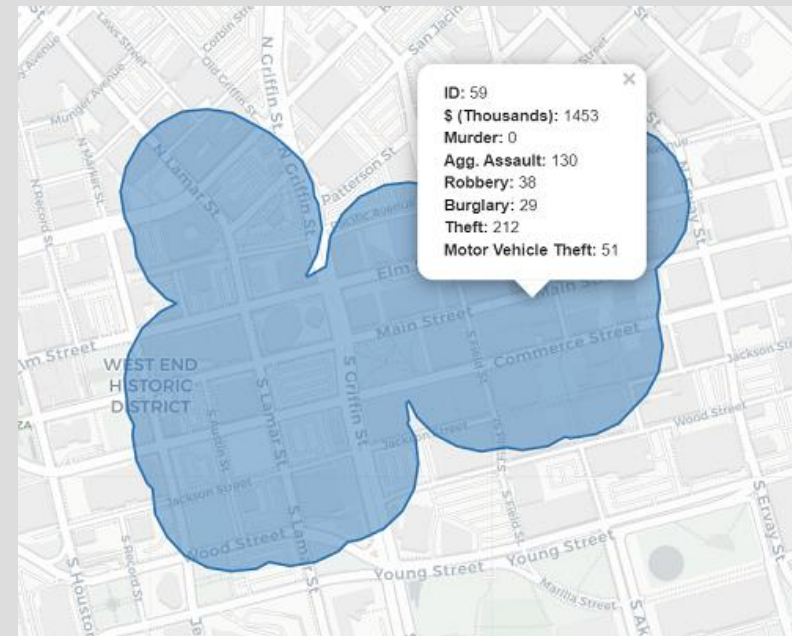

My Background

PhD Criminal Justice

- **Statistical Analysis**
- **Operations Research**
- **Predictive Modeling**
- **Policy Analysis**

Examples of Prior Work

- **ALPRs and roadblocks in Buffalo** ([Wheeler et al., 2018](#))
- **Cost of crime hotspots** ([Wheeler & Reuter, 2021](#))
- **Impact of drive times on gun shot survival rates** ([Circo & Wheeler, 2021](#))